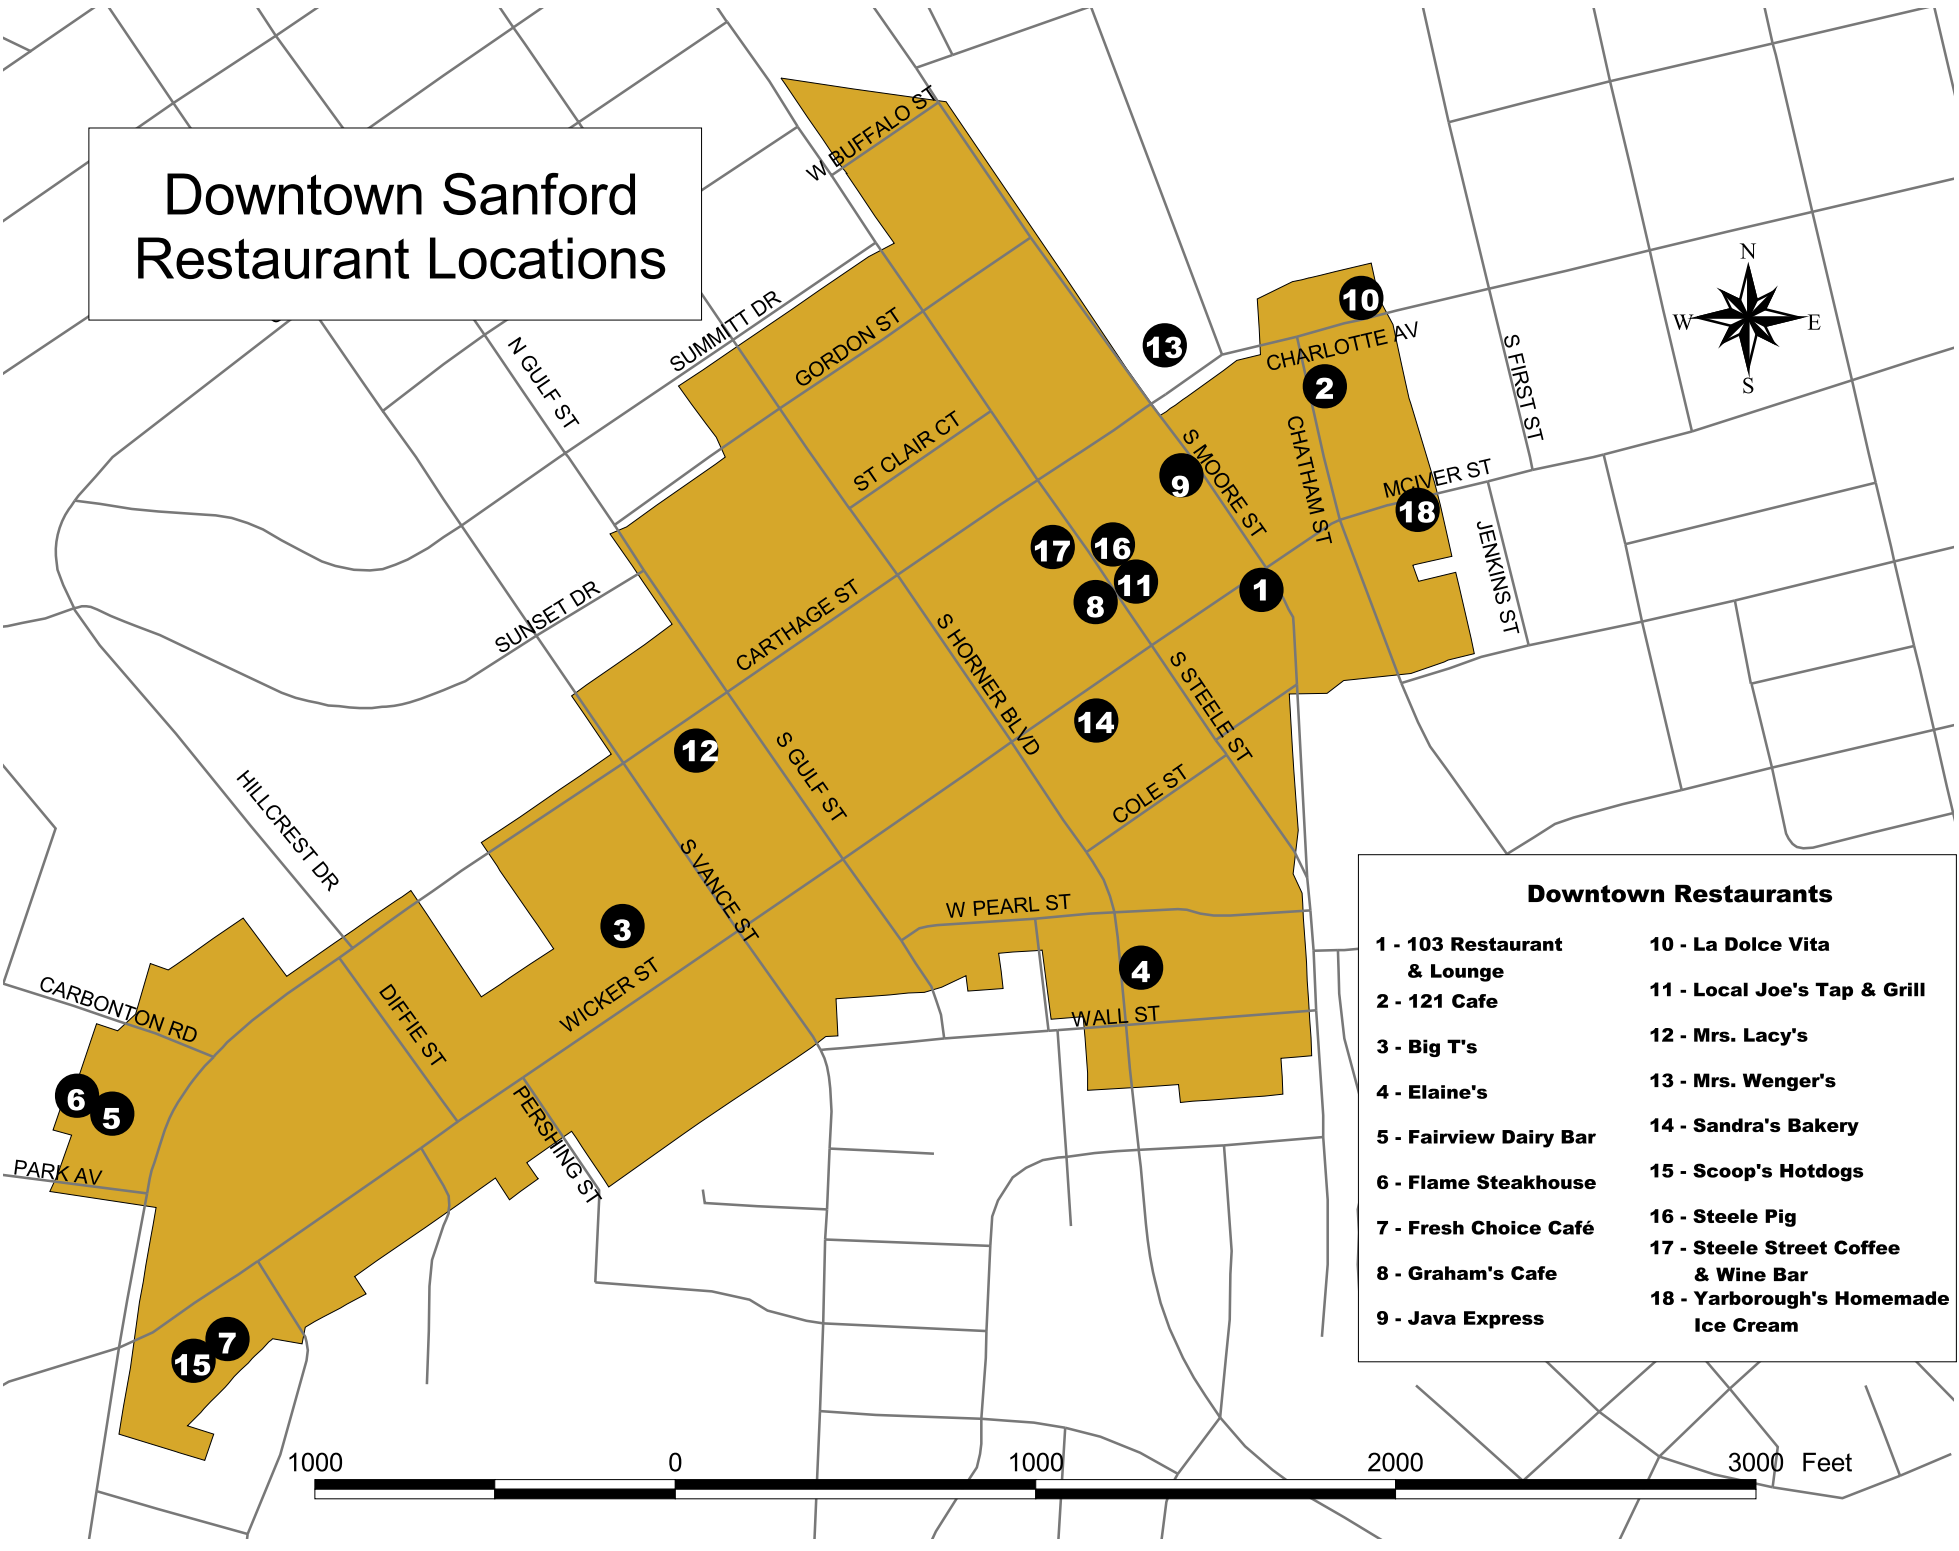

Downtown Sanford Restaurant Locations

Downtown Restaurants

- | | |
|----------------------------------------|-------------------------------------------------|
| 1 - 103 Restaurant & Lounge | 10 - La Dolce Vita |
| 2 - 121 Cafe | 11 - Local Joe's Tap & Grill |
| 3 - Big T's | 12 - Mrs. Lacy's |
| 4 - Elaine's | 13 - Mrs. Wenger's |
| 5 - Fairview Dairy Bar | 14 - Sandra's Bakery |
| 6 - Flame Steakhouse | 15 - Scoop's Hotdogs |
| 7 - Fresh Choice Café | 16 - Steele Pig |
| 8 - Graham's Cafe | 17 - Steele Street Coffee & Wine Bar |
| 9 - Java Express | 18 - Yarborough's Homemade Ice Cream |

1000 0 1000 2000 3000 Feet